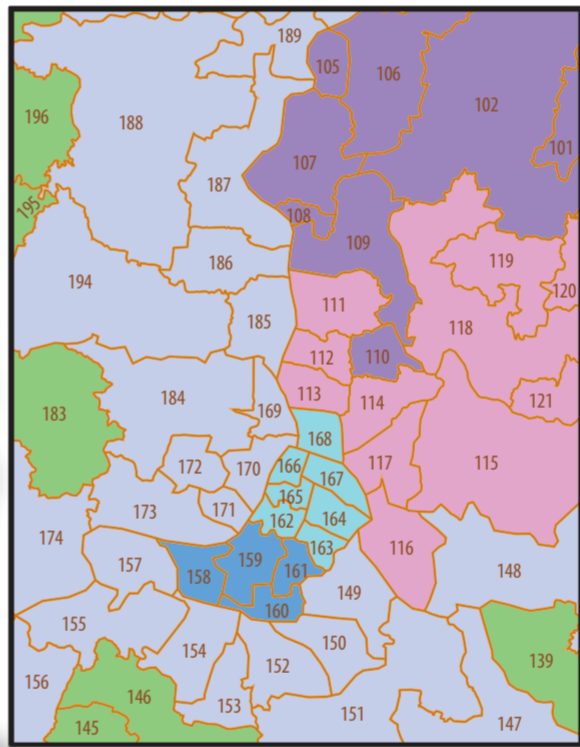

West Bengal Legislative Assembly General Elections-2021

Poll Event	Issue of Notification	Date of Poll	Counting of Votes
1st Phase (30 ACs)	02-03-2021 (Tuesday)	27-03-2021 (Saturday)	02-05-2021 (Sunday)
2nd Phase (30 ACs)	05-03-2021 (Friday)	01-04-2021 (Thursday)	02-05-2021 (Sunday)
3rd Phase (31 ACs)	12-03-2021 (Friday)	06-04-2021 (Tuesday)	02-05-2021 (Sunday)
4th Phase (44 ACs)	16-03-2021 (Tuesday)	10-04-2021 (Saturday)	02-05-2021 (Sunday)
5th Phase (45 ACs)	23-03-2021 (Friday)	17-04-2021 (Saturday)	02-05-2021 (Sunday)
6th Phase (43 ACs)	26-03-2021 (Friday)	22-04-2021 (Thursday)	02-05-2021 (Sunday)
7th Phase (36 ACs)	31-03-2021 (Wednesday)	26-04-2021 (Monday)	02-05-2021 (Sunday)
8th Phase (35 ACs)	31-03-2021 (Wednesday)	29-04-2021 (Thursday)	02-05-2021 (Sunday)

PHASES

- 1st Phase (30 ACs)
- 2nd Phase (30 ACs)
- 3rd Phase (31 ACs)
- 4th Phase (44 ACs)
- 5th Phase (45 ACs)
- 6th Phase (43 ACs)
- 7th Phase (36 ACs)
- 8th Phase (35 ACs)

LEGEND

- International Boundary
- State Boundary
- District Boundary
- Assembly Boundary