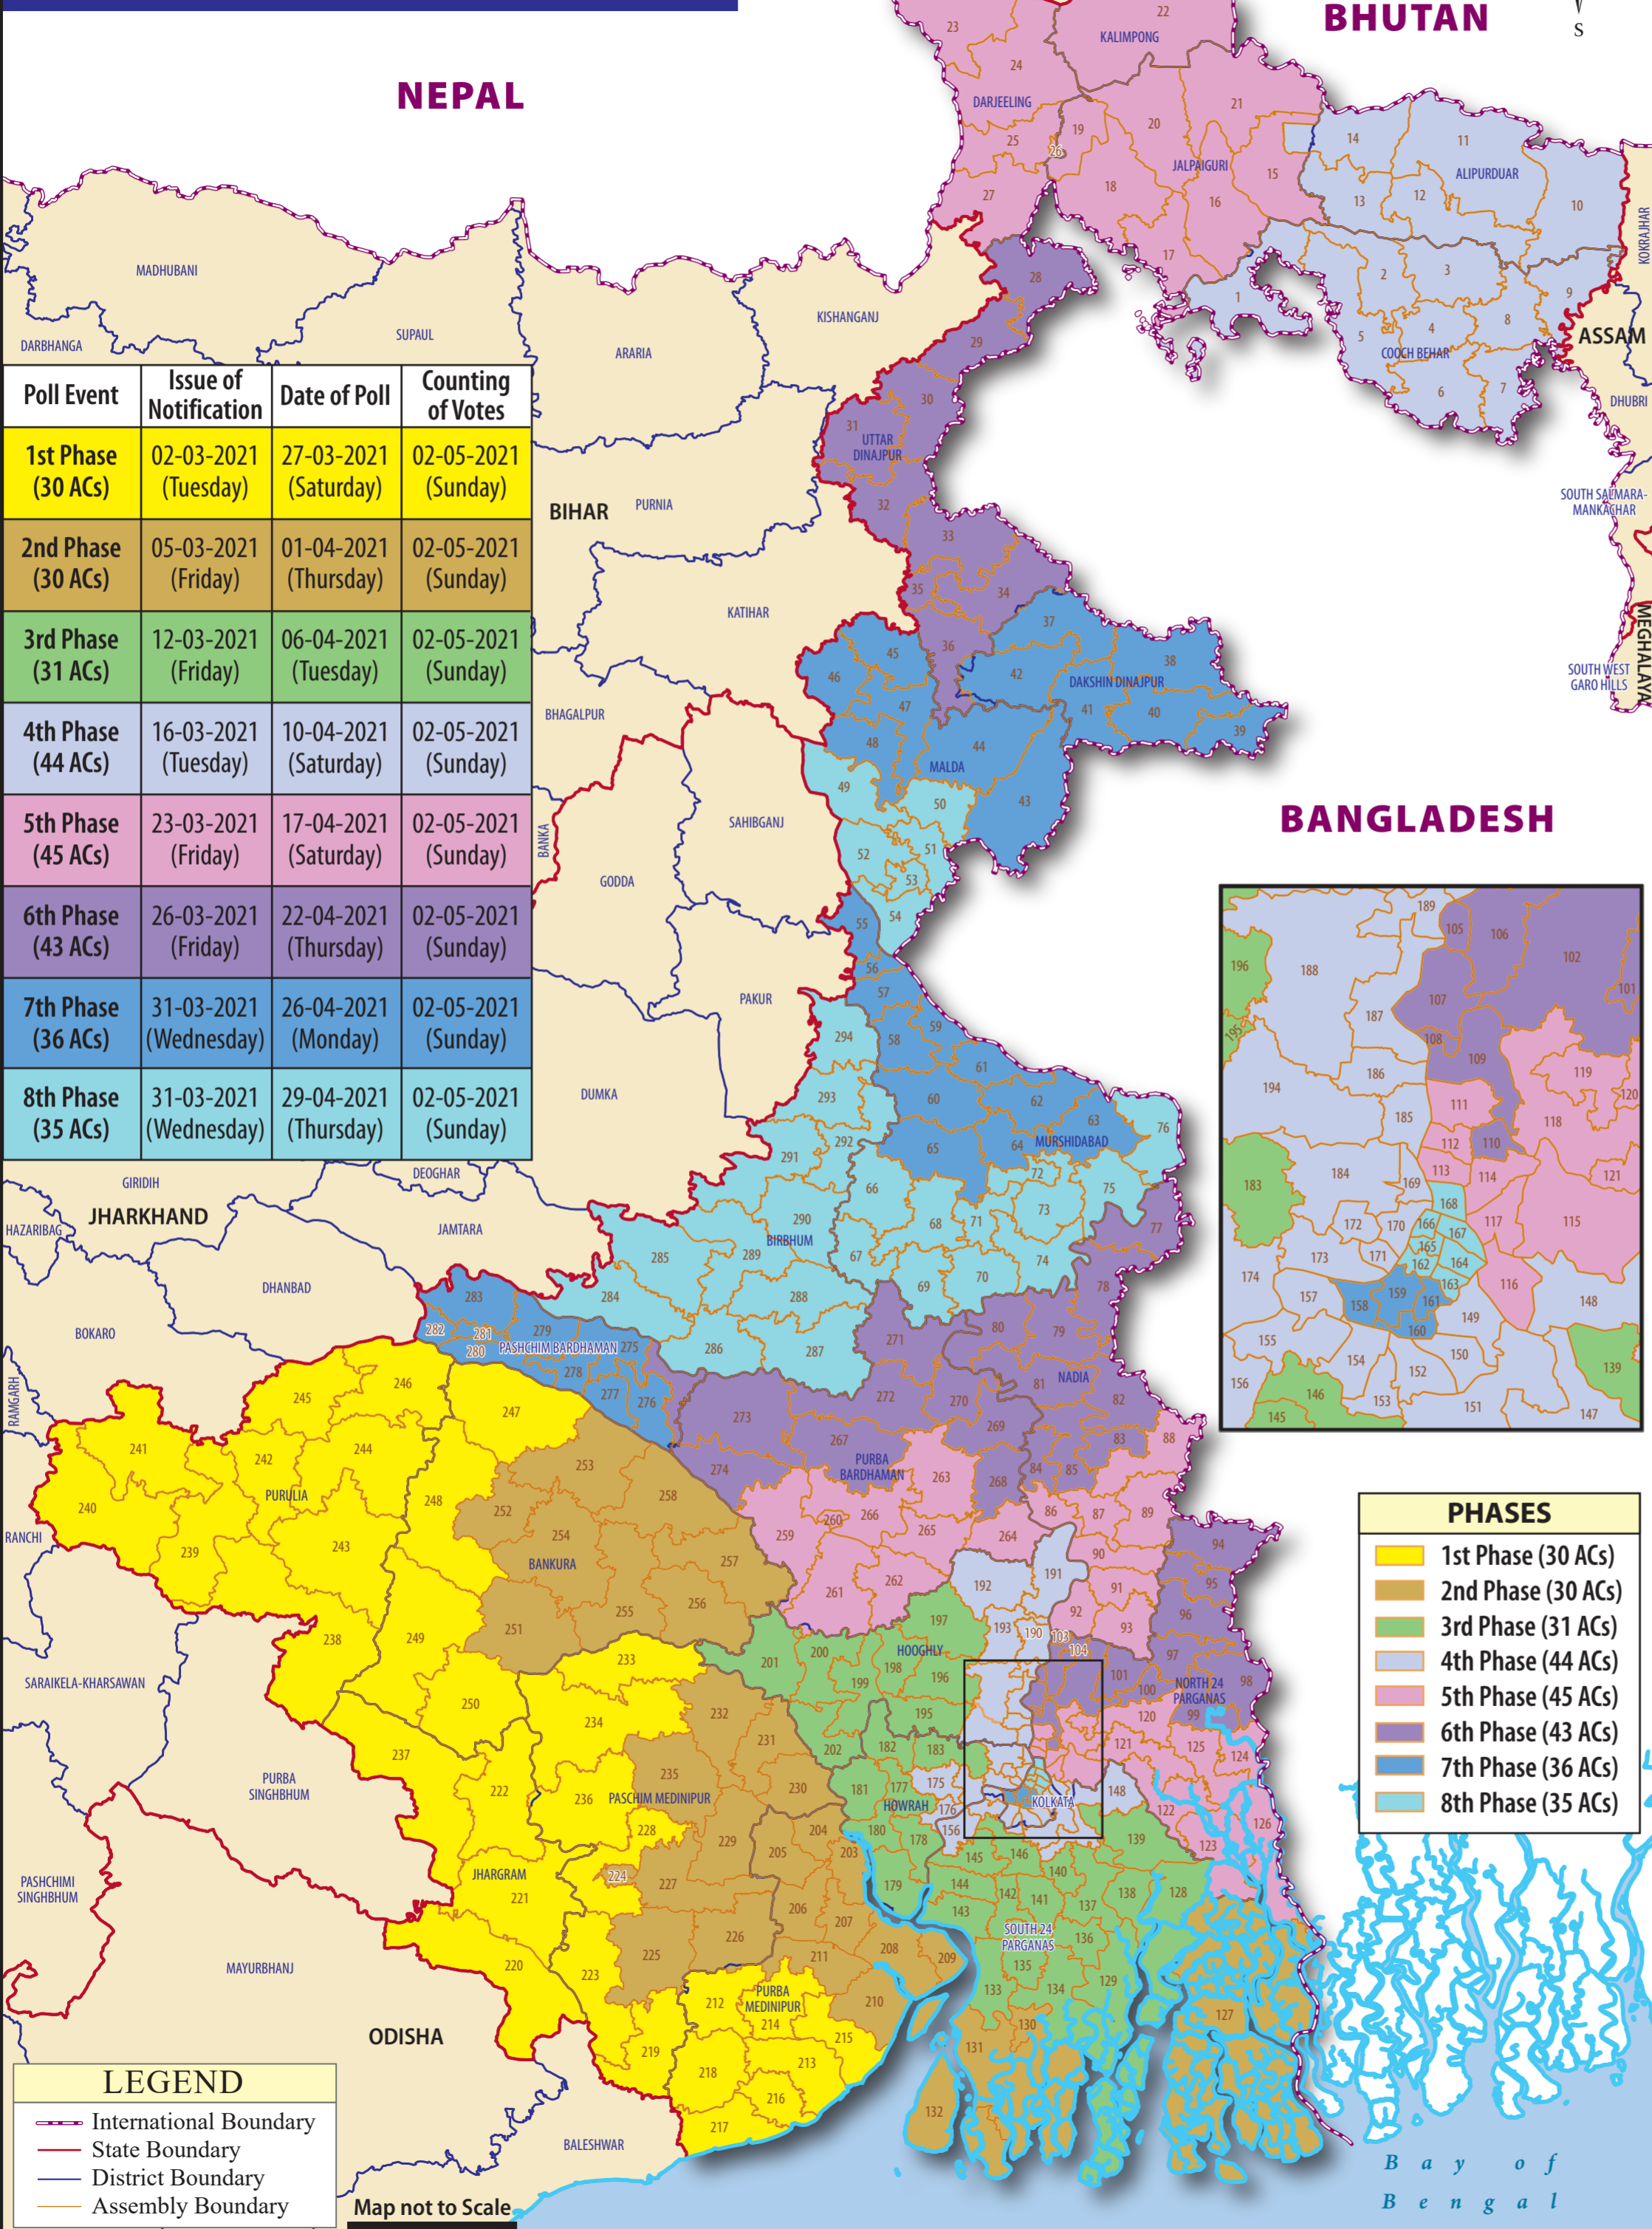

West Bengal Legislative Assembly General Elections-2021

Poll Event	Issue of Notification	Date of Poll	Counting of Votes
1st Phase (30 ACs)	02-03-2021 (Tuesday)	27-03-2021 (Saturday)	02-05-2021 (Sunday)
2nd Phase (30 ACs)	05-03-2021 (Friday)	01-04-2021 (Thursday)	02-05-2021 (Sunday)
3rd Phase (31 ACs)	12-03-2021 (Friday)	06-04-2021 (Tuesday)	02-05-2021 (Sunday)
4th Phase (44 ACs)	16-03-2021 (Tuesday)	10-04-2021 (Saturday)	02-05-2021 (Sunday)
5th Phase (45 ACs)	23-03-2021 (Friday)	17-04-2021 (Saturday)	02-05-2021 (Sunday)
6th Phase (43 ACs)	26-03-2021 (Friday)	22-04-2021 (Thursday)	02-05-2021 (Sunday)
7th Phase (36 ACs)	31-03-2021 (Wednesday)	26-04-2021 (Monday)	02-05-2021 (Sunday)
8th Phase (35 ACs)	31-03-2021 (Wednesday)	29-04-2021 (Thursday)	02-05-2021 (Sunday)